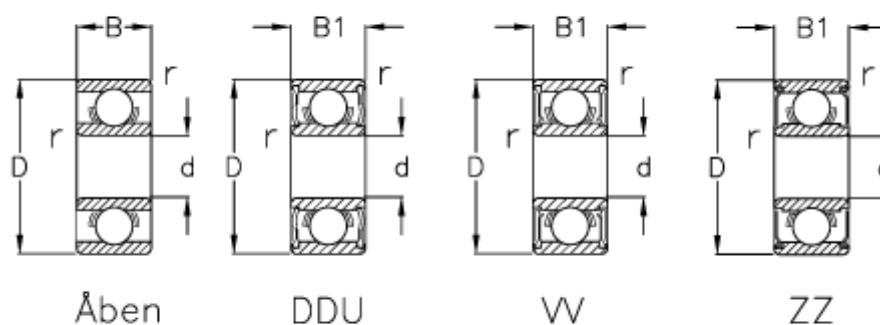

# Data Sheet

Article number: 570409004002

Description: NSK Bearing 689 Open  
d=9 D=17 B=4 pack of 10 pcs

## Measures

B	= 4	Max rpm ZZ-WW = 36000
B1	= 5	r min = 0.2
d	= 9	Type = 689
D	= 17	
Load Cor (N)	= 665	
Load Cr (N)	= 1330	
Max rpm DD	= 24000	
Max rpm open	= 43000	